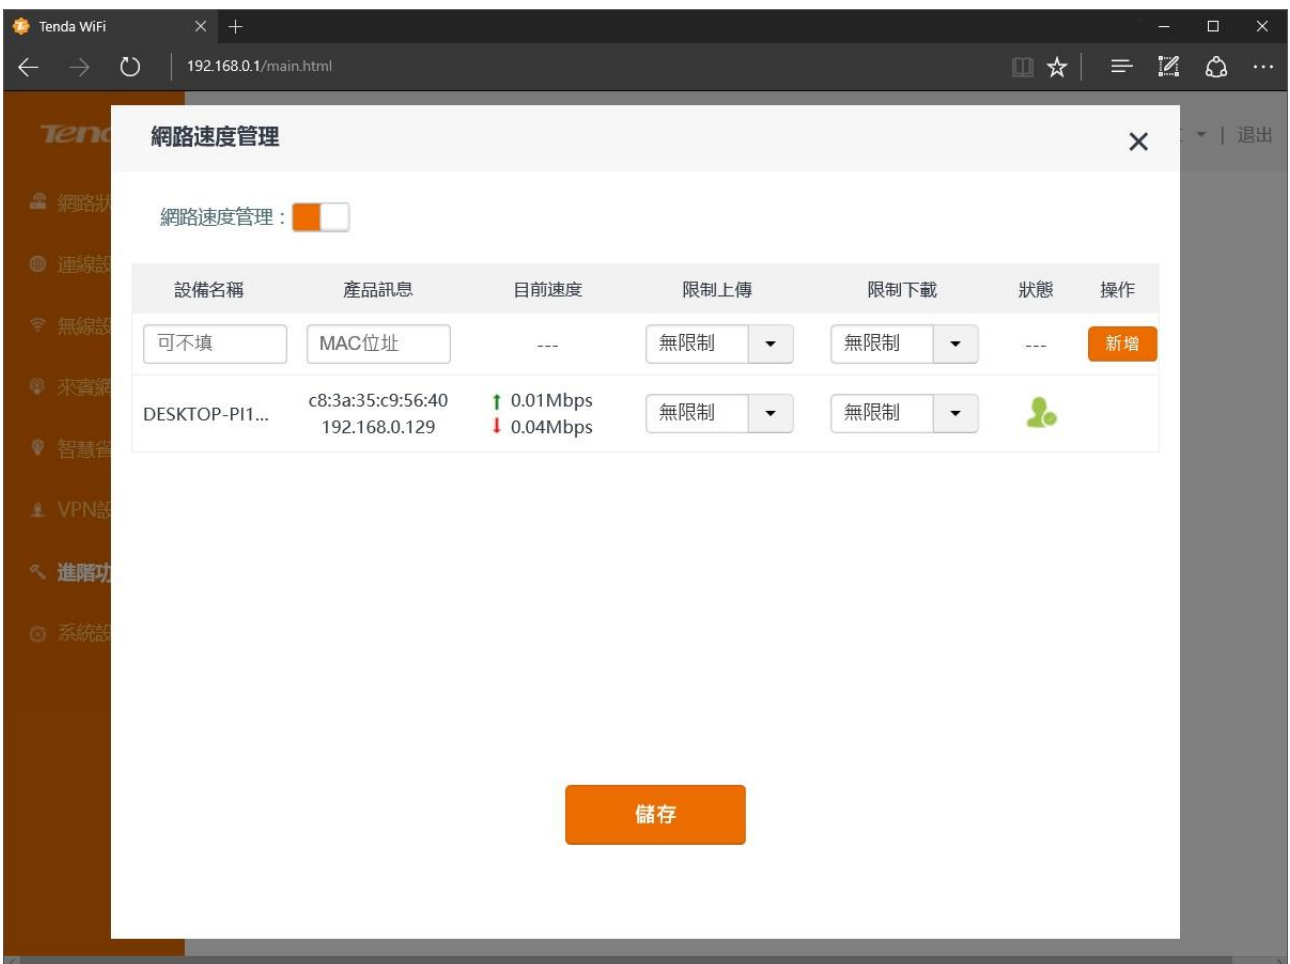

可以看到所有有連上線的裝置