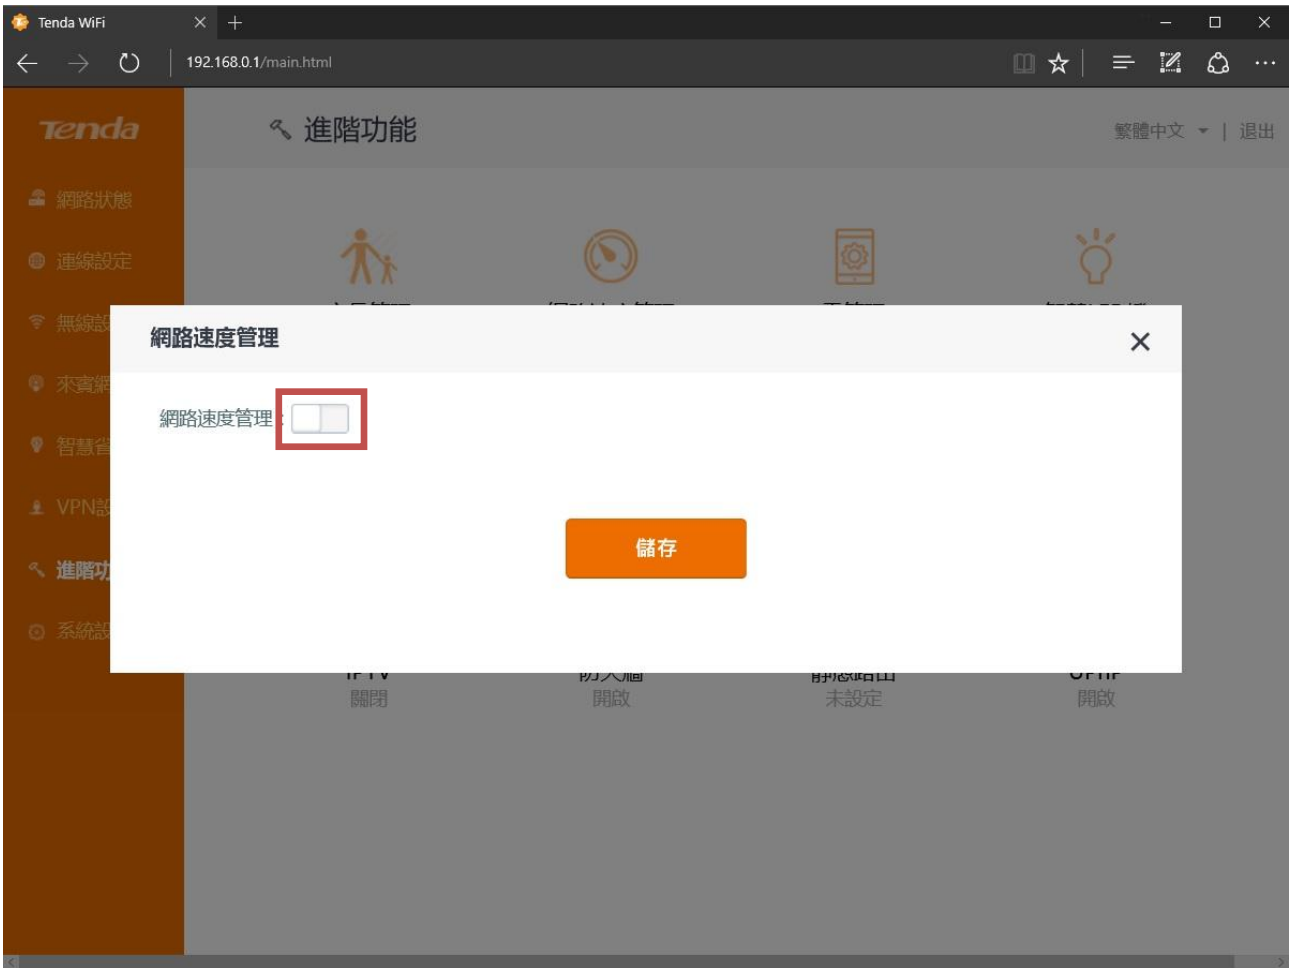

點選「網路速度管理」後開啟